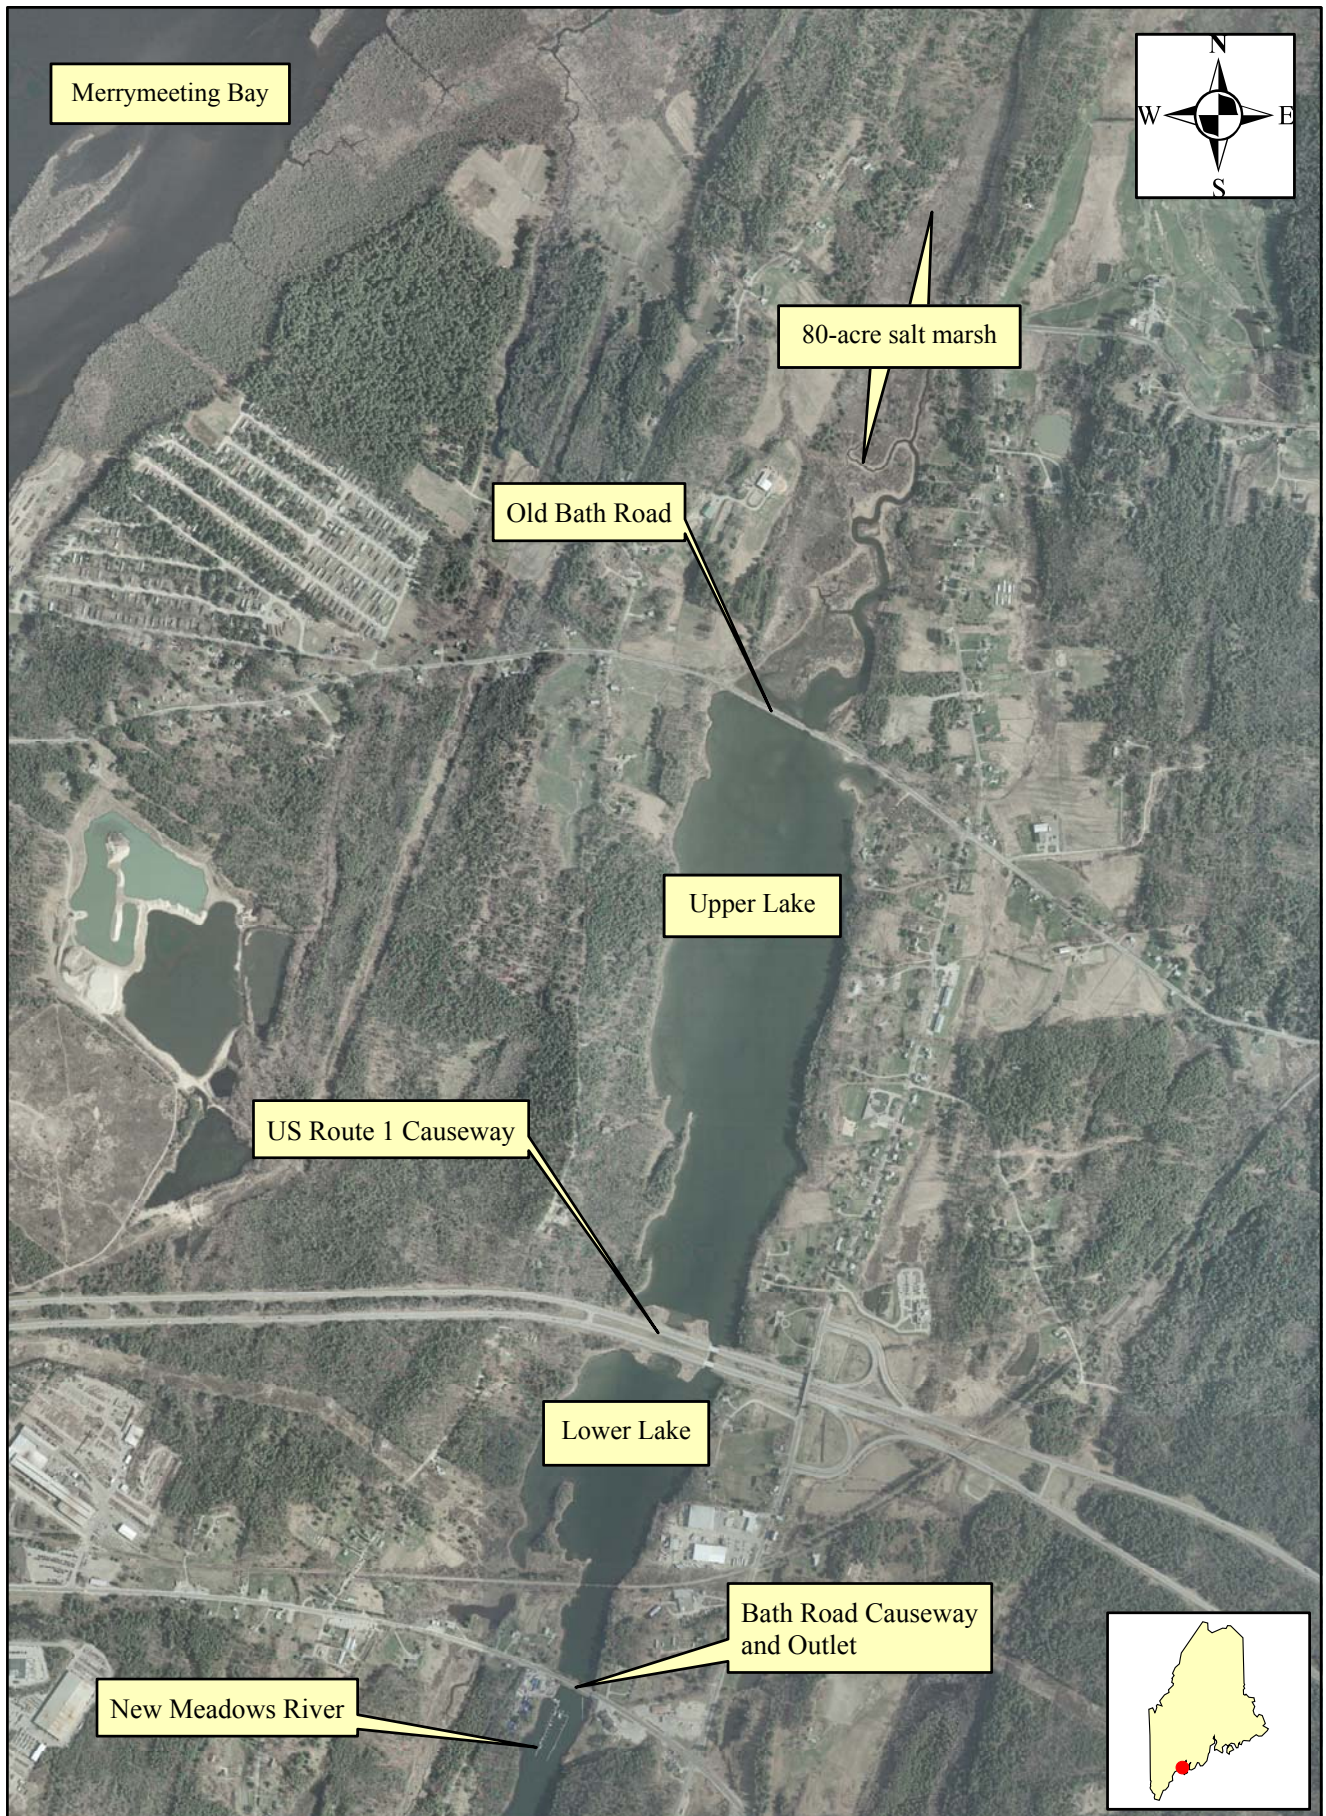

# New Meadows Lake, Brunswick/Bath, Maine

0 500 1,000 2,000 3,000 Feet